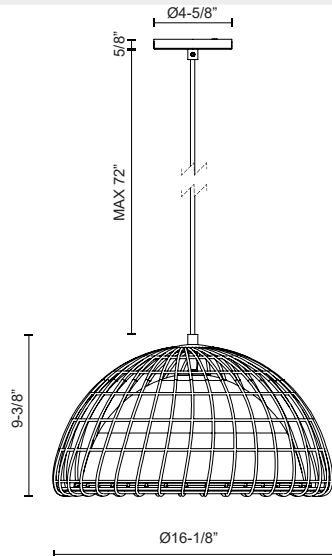

alora mood

P. 1.855.855.8926

CANADA: 19054 28TH Avenue Surrey - BC V3Z 6M3

USA: 3035 E. Lone Mountain Rd - Las Vegas, NV, 89081

BONDI PD631416

FIXTURE DIMENSIONS	D16-1/8" x H9-3/8"
LAMP TYPE	E26
MAX WATTAGE	60W
BULB QTY	1
BULBS INCLUDED	No
VOLTAGE	120V
MATERIAL	Steel + Rattan
WIRE LENGTH	72" Max
MINIMUM HANG HEIGHT	12"
SLOPED CEILING ADAPTABLE	Yes
ILLUMINATION DIRECTION	Omni-directional
LOCATION	Damp
CANOPY DIMENSIONS	D4-5/8" x H5/8"
PAINT FINISH	BG01; MB01;

[D - Diameter, L - Length, W - Width, H - Height, E - Extension]

AVAILABLE FINISHES:

PD631416BGOP
Brushed
Gold/Matte Opal

PD631416MBOP
Matte Black/Matte
Opal

*For complete warranty terms, please visit: www.aloralighting.com/warranty